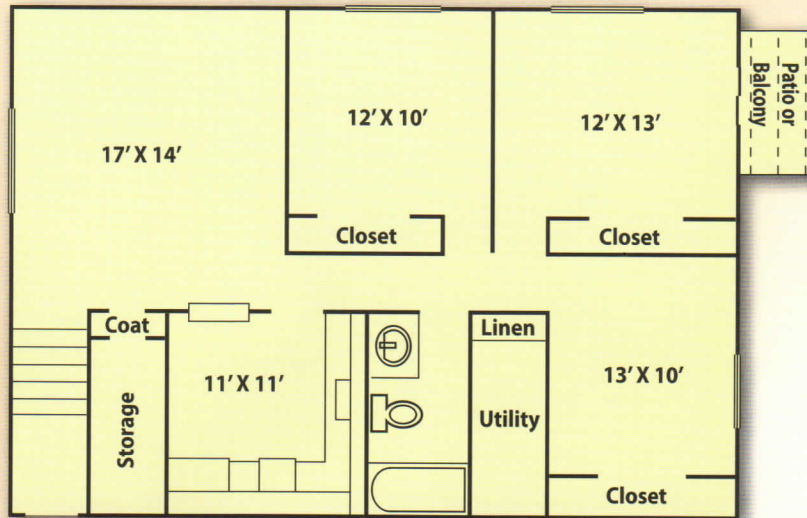

Lower Level

Upper Level

Three Bedroom
Townhouse

1800 Square Feet*

Rental Rate _____

Security Deposit _____

Three Bedroom Plan

1250 Square Feet*