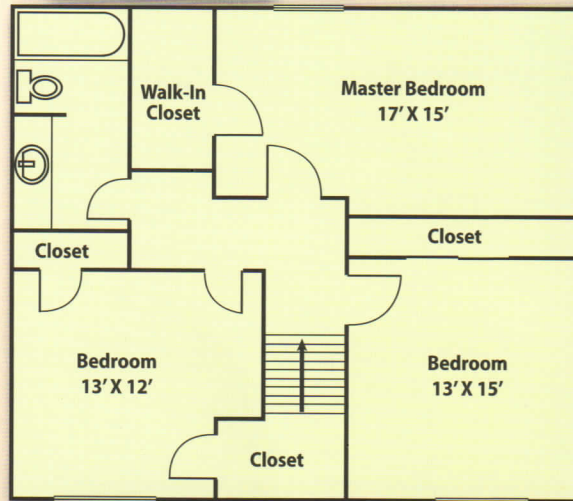

Lower Level

Upper Level

Three Bedroom
Townhouse

1800 Square Feet*

Rental Rate _____

Security Deposit _____

Three Bedroom Plan

1250 Square Feet*